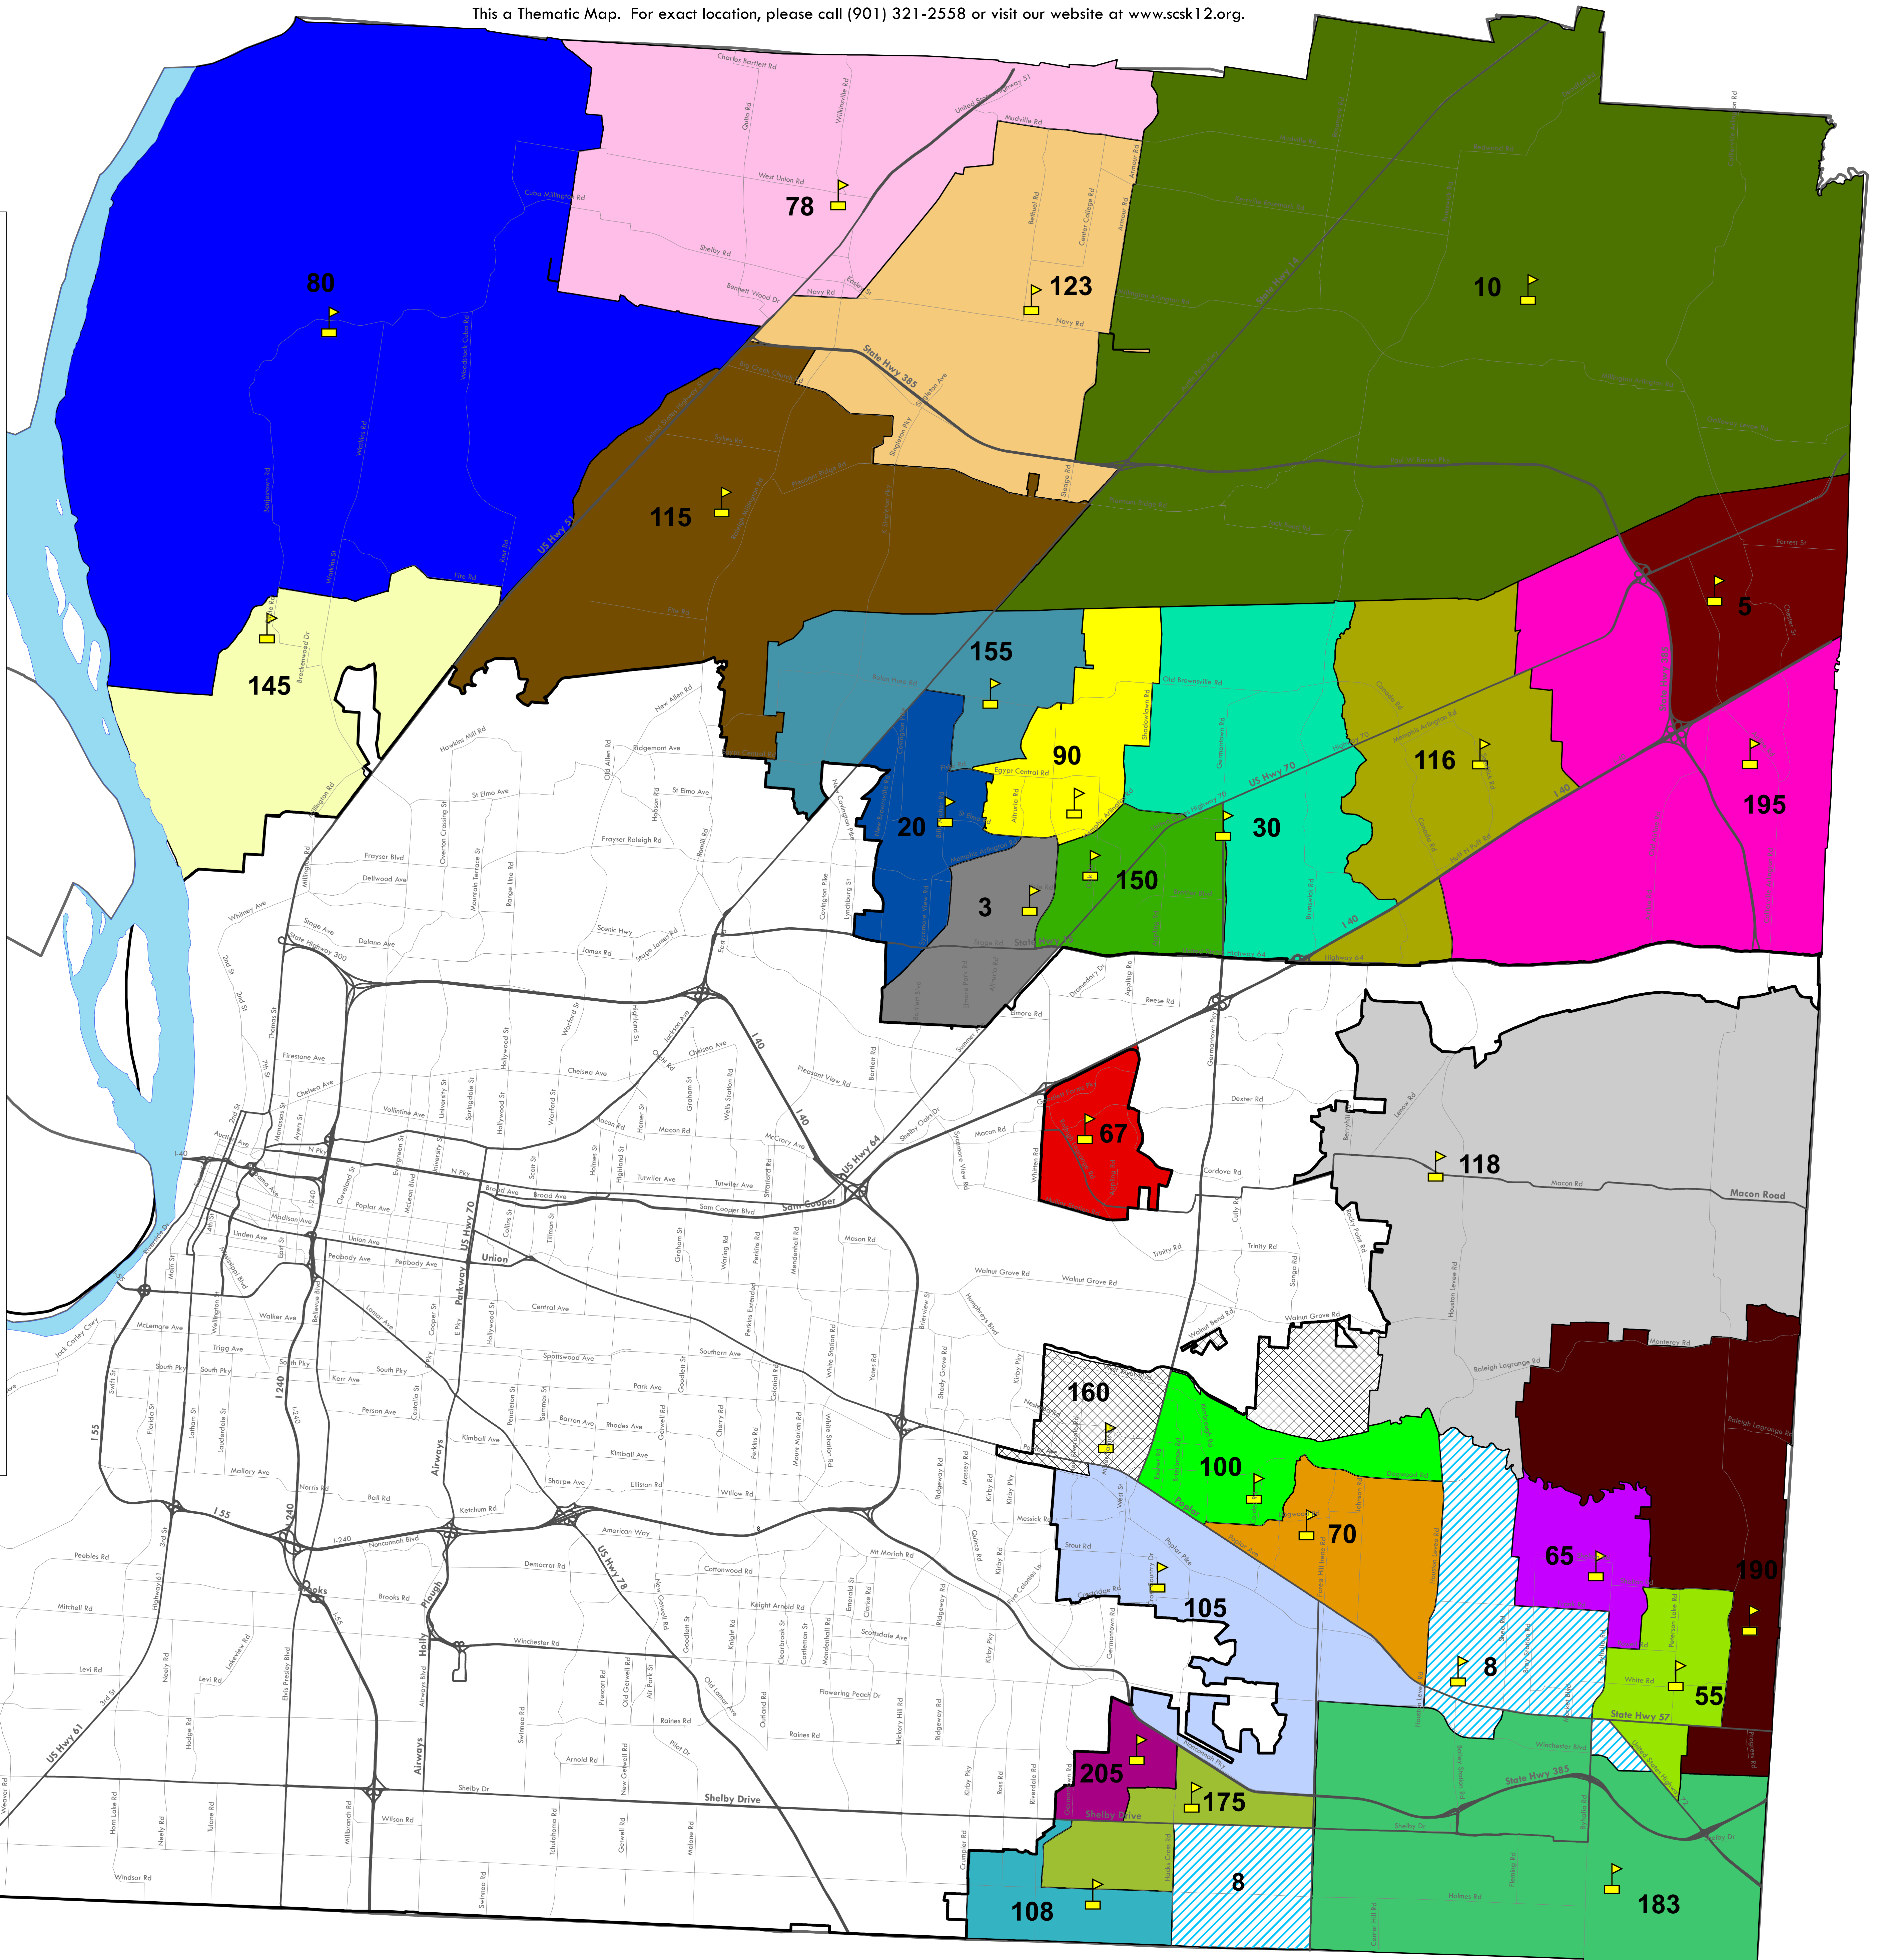

Shelby County Elementary School Attendance Zones (2011-2012)

This a Thematic Map. For exact location, please call (901) 321-2558 or visit our website at www.scsk12.org.

Legend	
NAME	
	3 - Altruria
	5 - Arlington
	8 - Bailey Station
	10 - Barrets Chapel
	20 - Bartlett
	30 - Bon Lin
	55 - Collierville
	65 - Crosswind
	67 - Dexter
	70 - Dogwood
	195 - Donelson
	90 - Ellendale
	100 - Farmington
	105 - Germantown
	78 - Harrold, E.A
	108 - Highland Oaks
	80 - Jeter E. E
	116 - Lakeland
	205 - Lowrance
	115 - Lucy
	118 - Macon Hall
	123 - Millington
	145 - Northaven
	150 - Oak
	155 - Rivercrest
	160 - Riverdale ES
	175 - Southwind
	183 - Sycamore
	190 - Tara Oaks

Attendance zones are approved by the Shelby County Board of Education and are subject to change.
Date Created: 05/10/2011

0 2.5 5 Miles