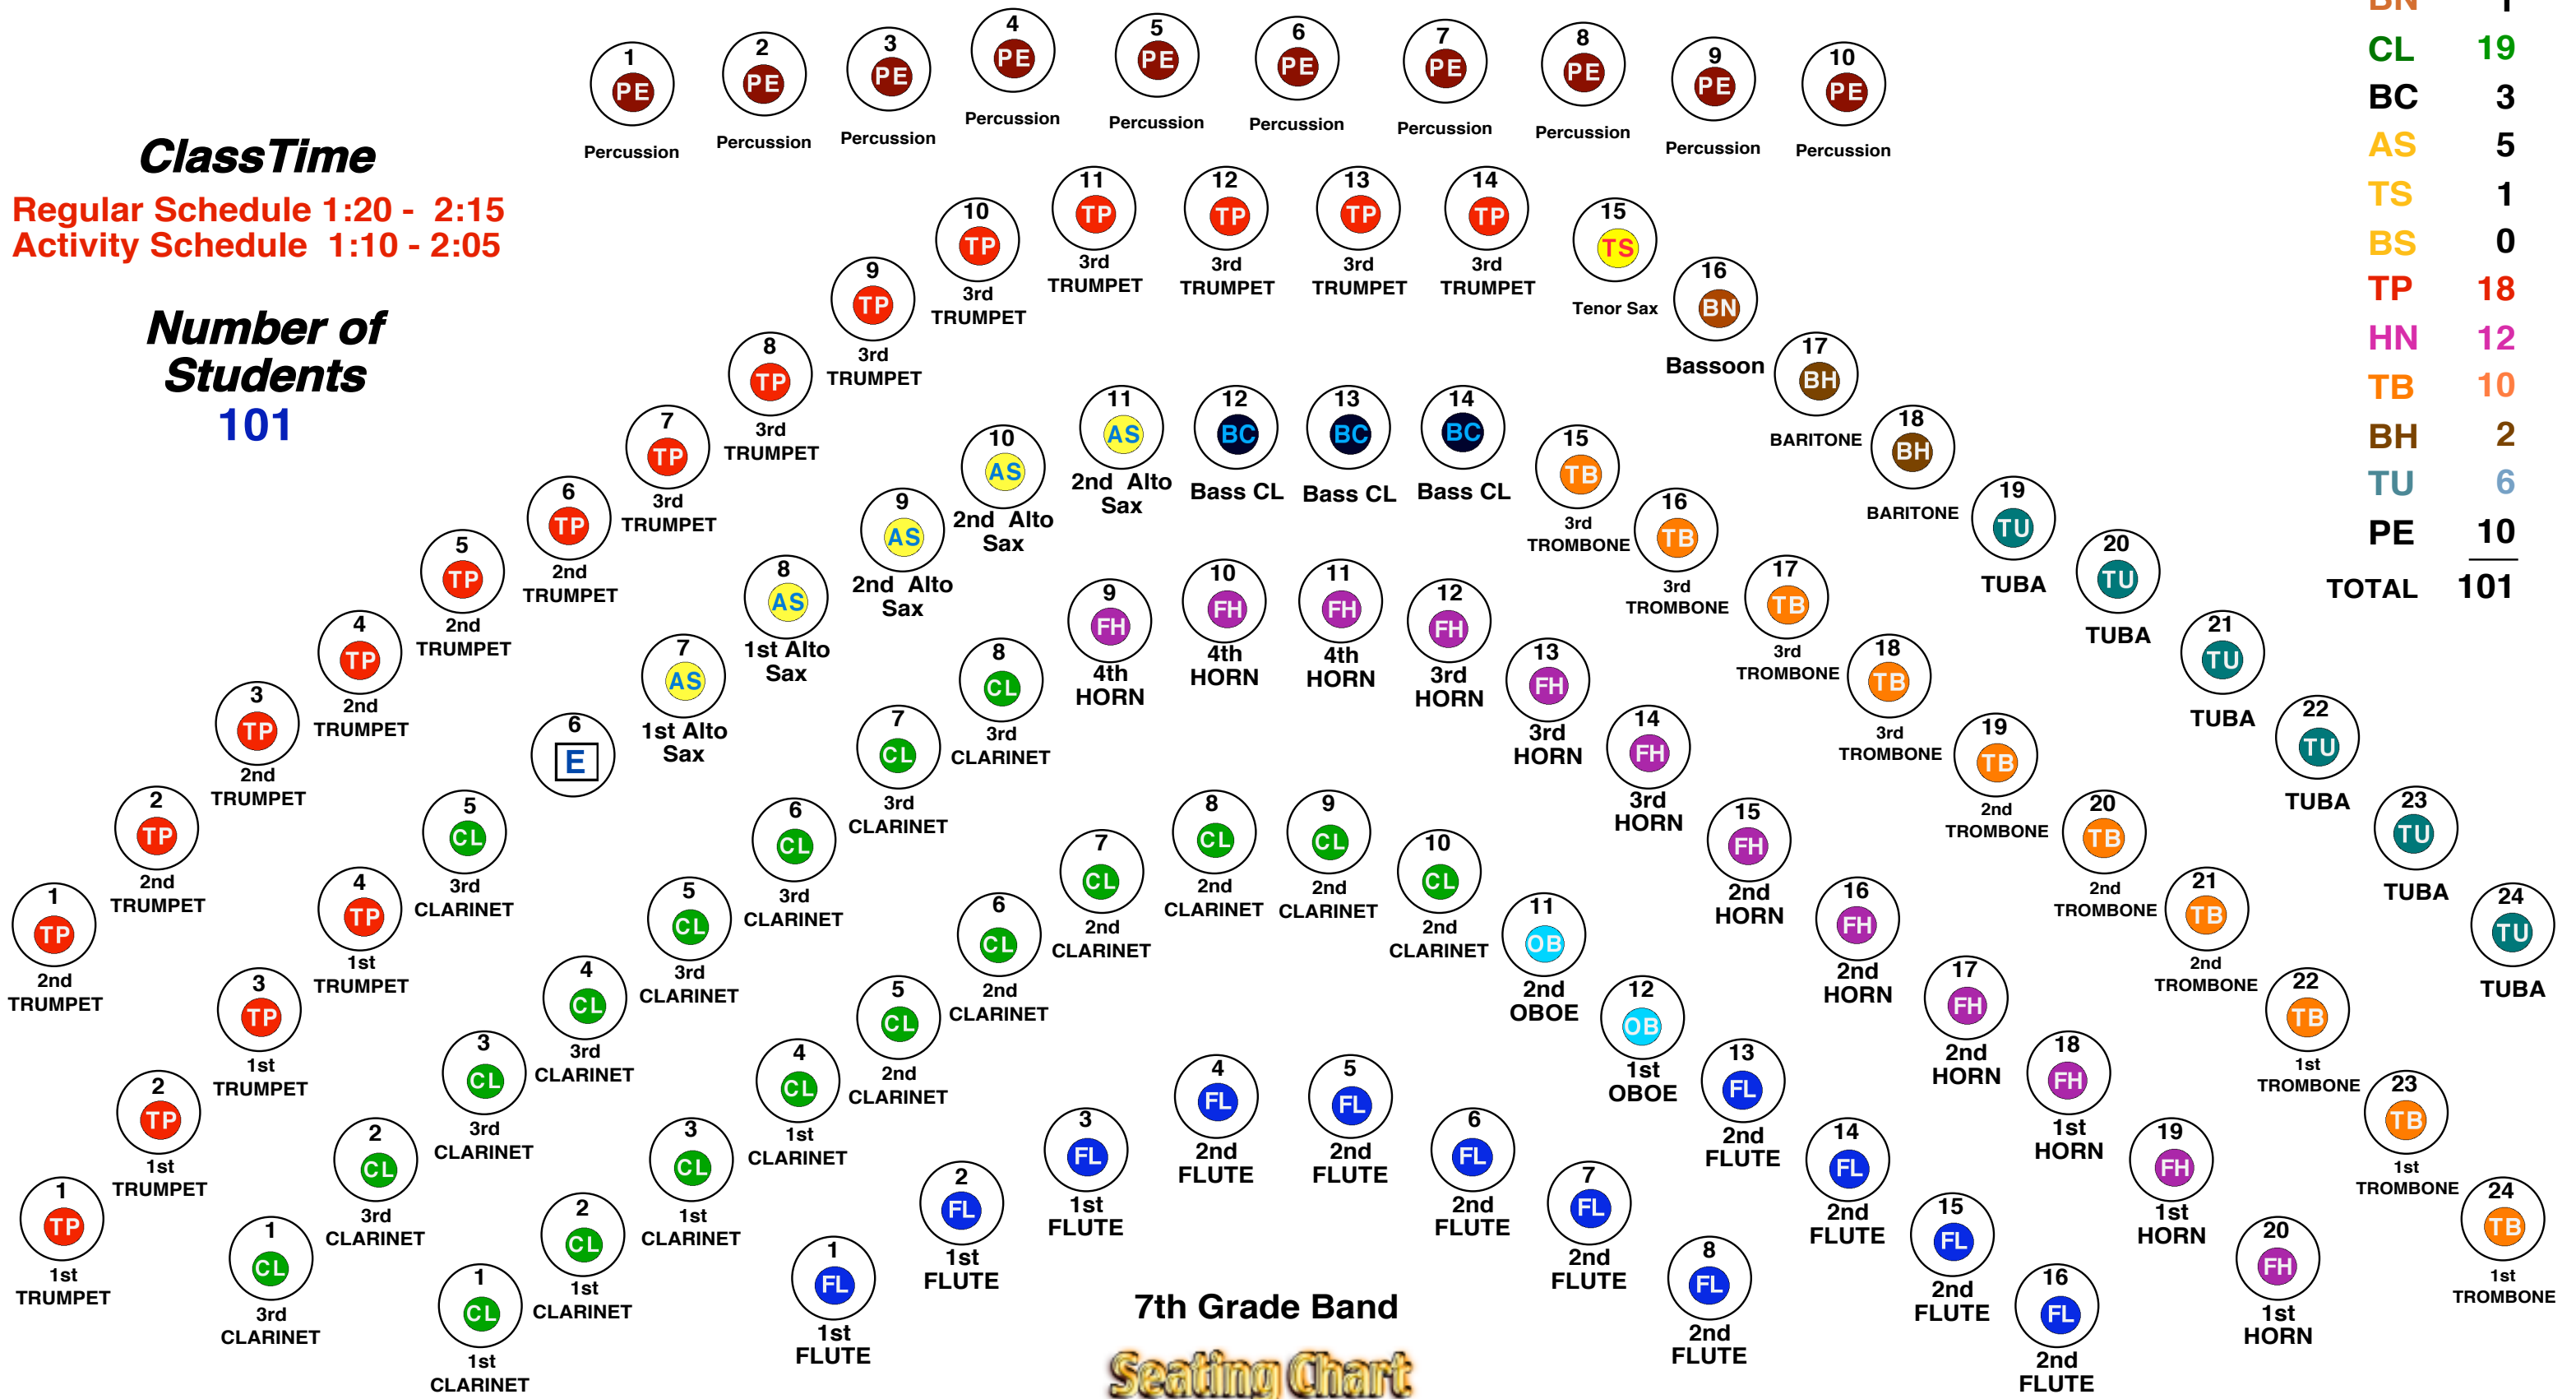

2007 - 2008 AMS BAND 7th Grade Band

ClassTime

Regular Schedule 1:20 - 2:15
Activity Schedule 1:10 - 2:05

Number of Students
101

7th Grade Band
Seating Chart

FL	12
OB	2
BN	1
CL	19
BC	3
AS	5
TS	1
BS	0
TP	18
HN	12
TB	10
BH	2
TU	6
PE	10
TOTAL	101