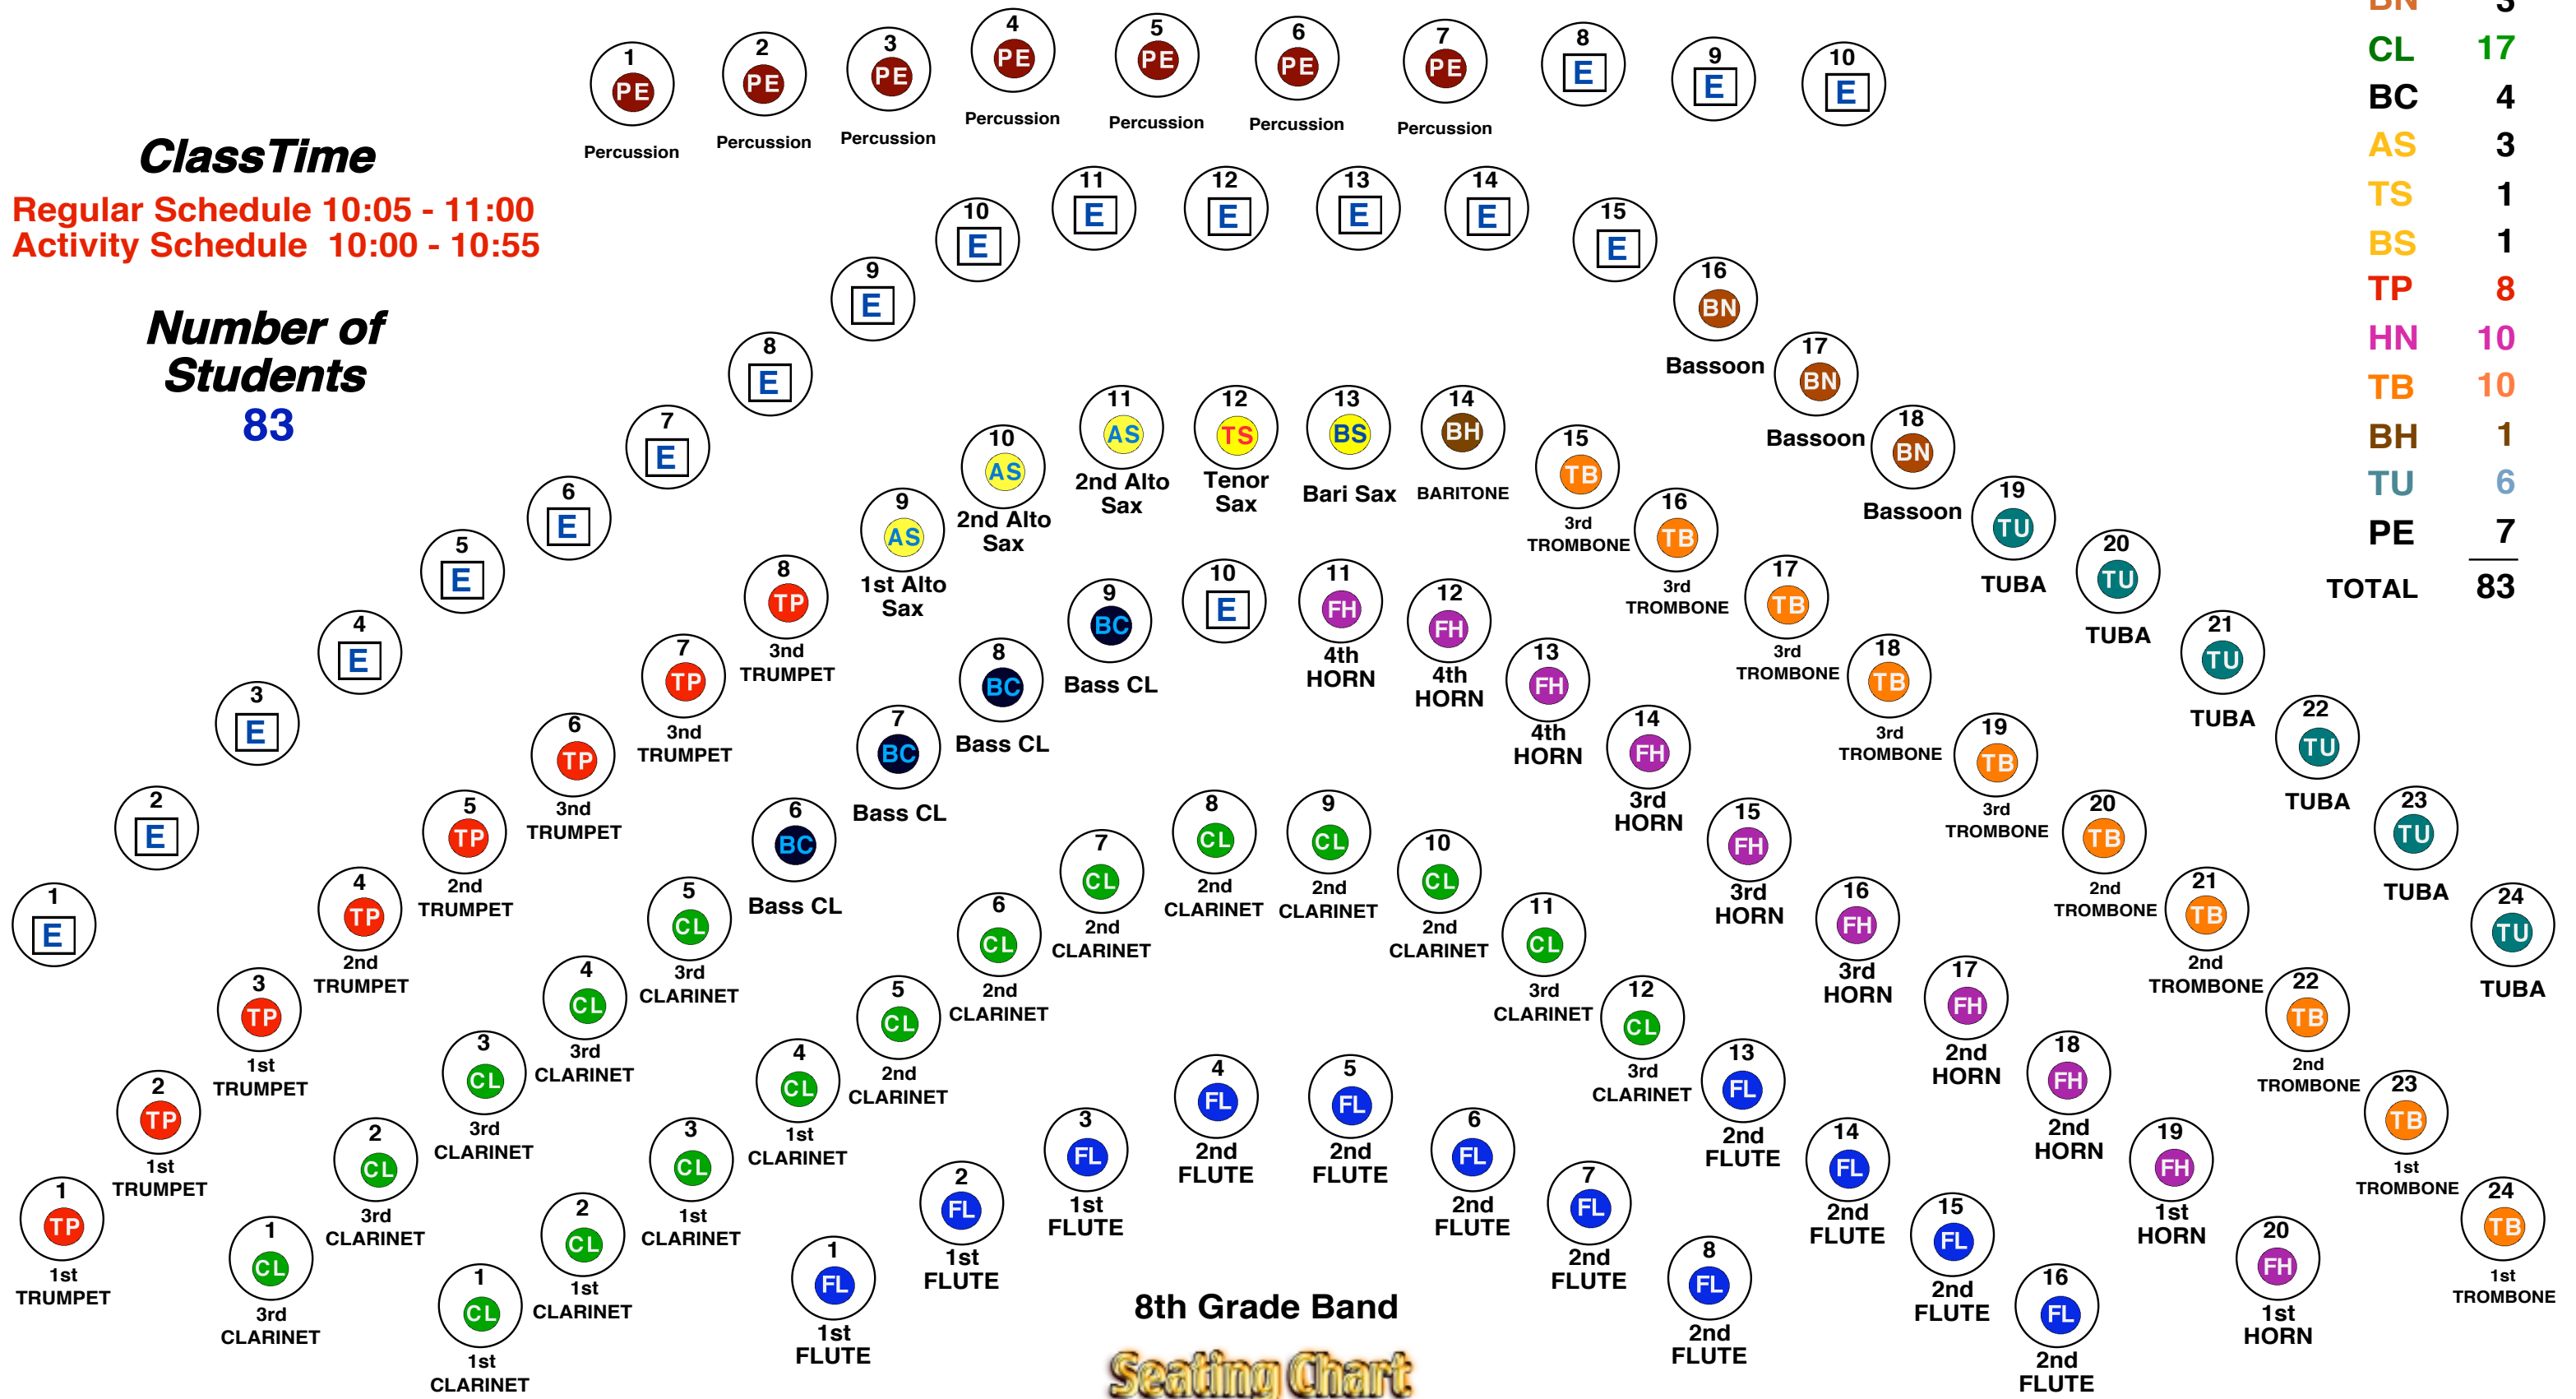

2007 - 2008 AMS BAND 8th Grade Band

ClassTime

Regular Schedule 10:05 - 11:00
Activity Schedule 10:00 - 10:55

Number of Students

83

FL	12
OB	0
BN	3
CL	17
BC	4
AS	3
TS	1
BS	1
TP	8
HN	10
TB	10
BH	1
TU	6
PE	7
TOTAL	83

8th Grade Band
Seating Chart