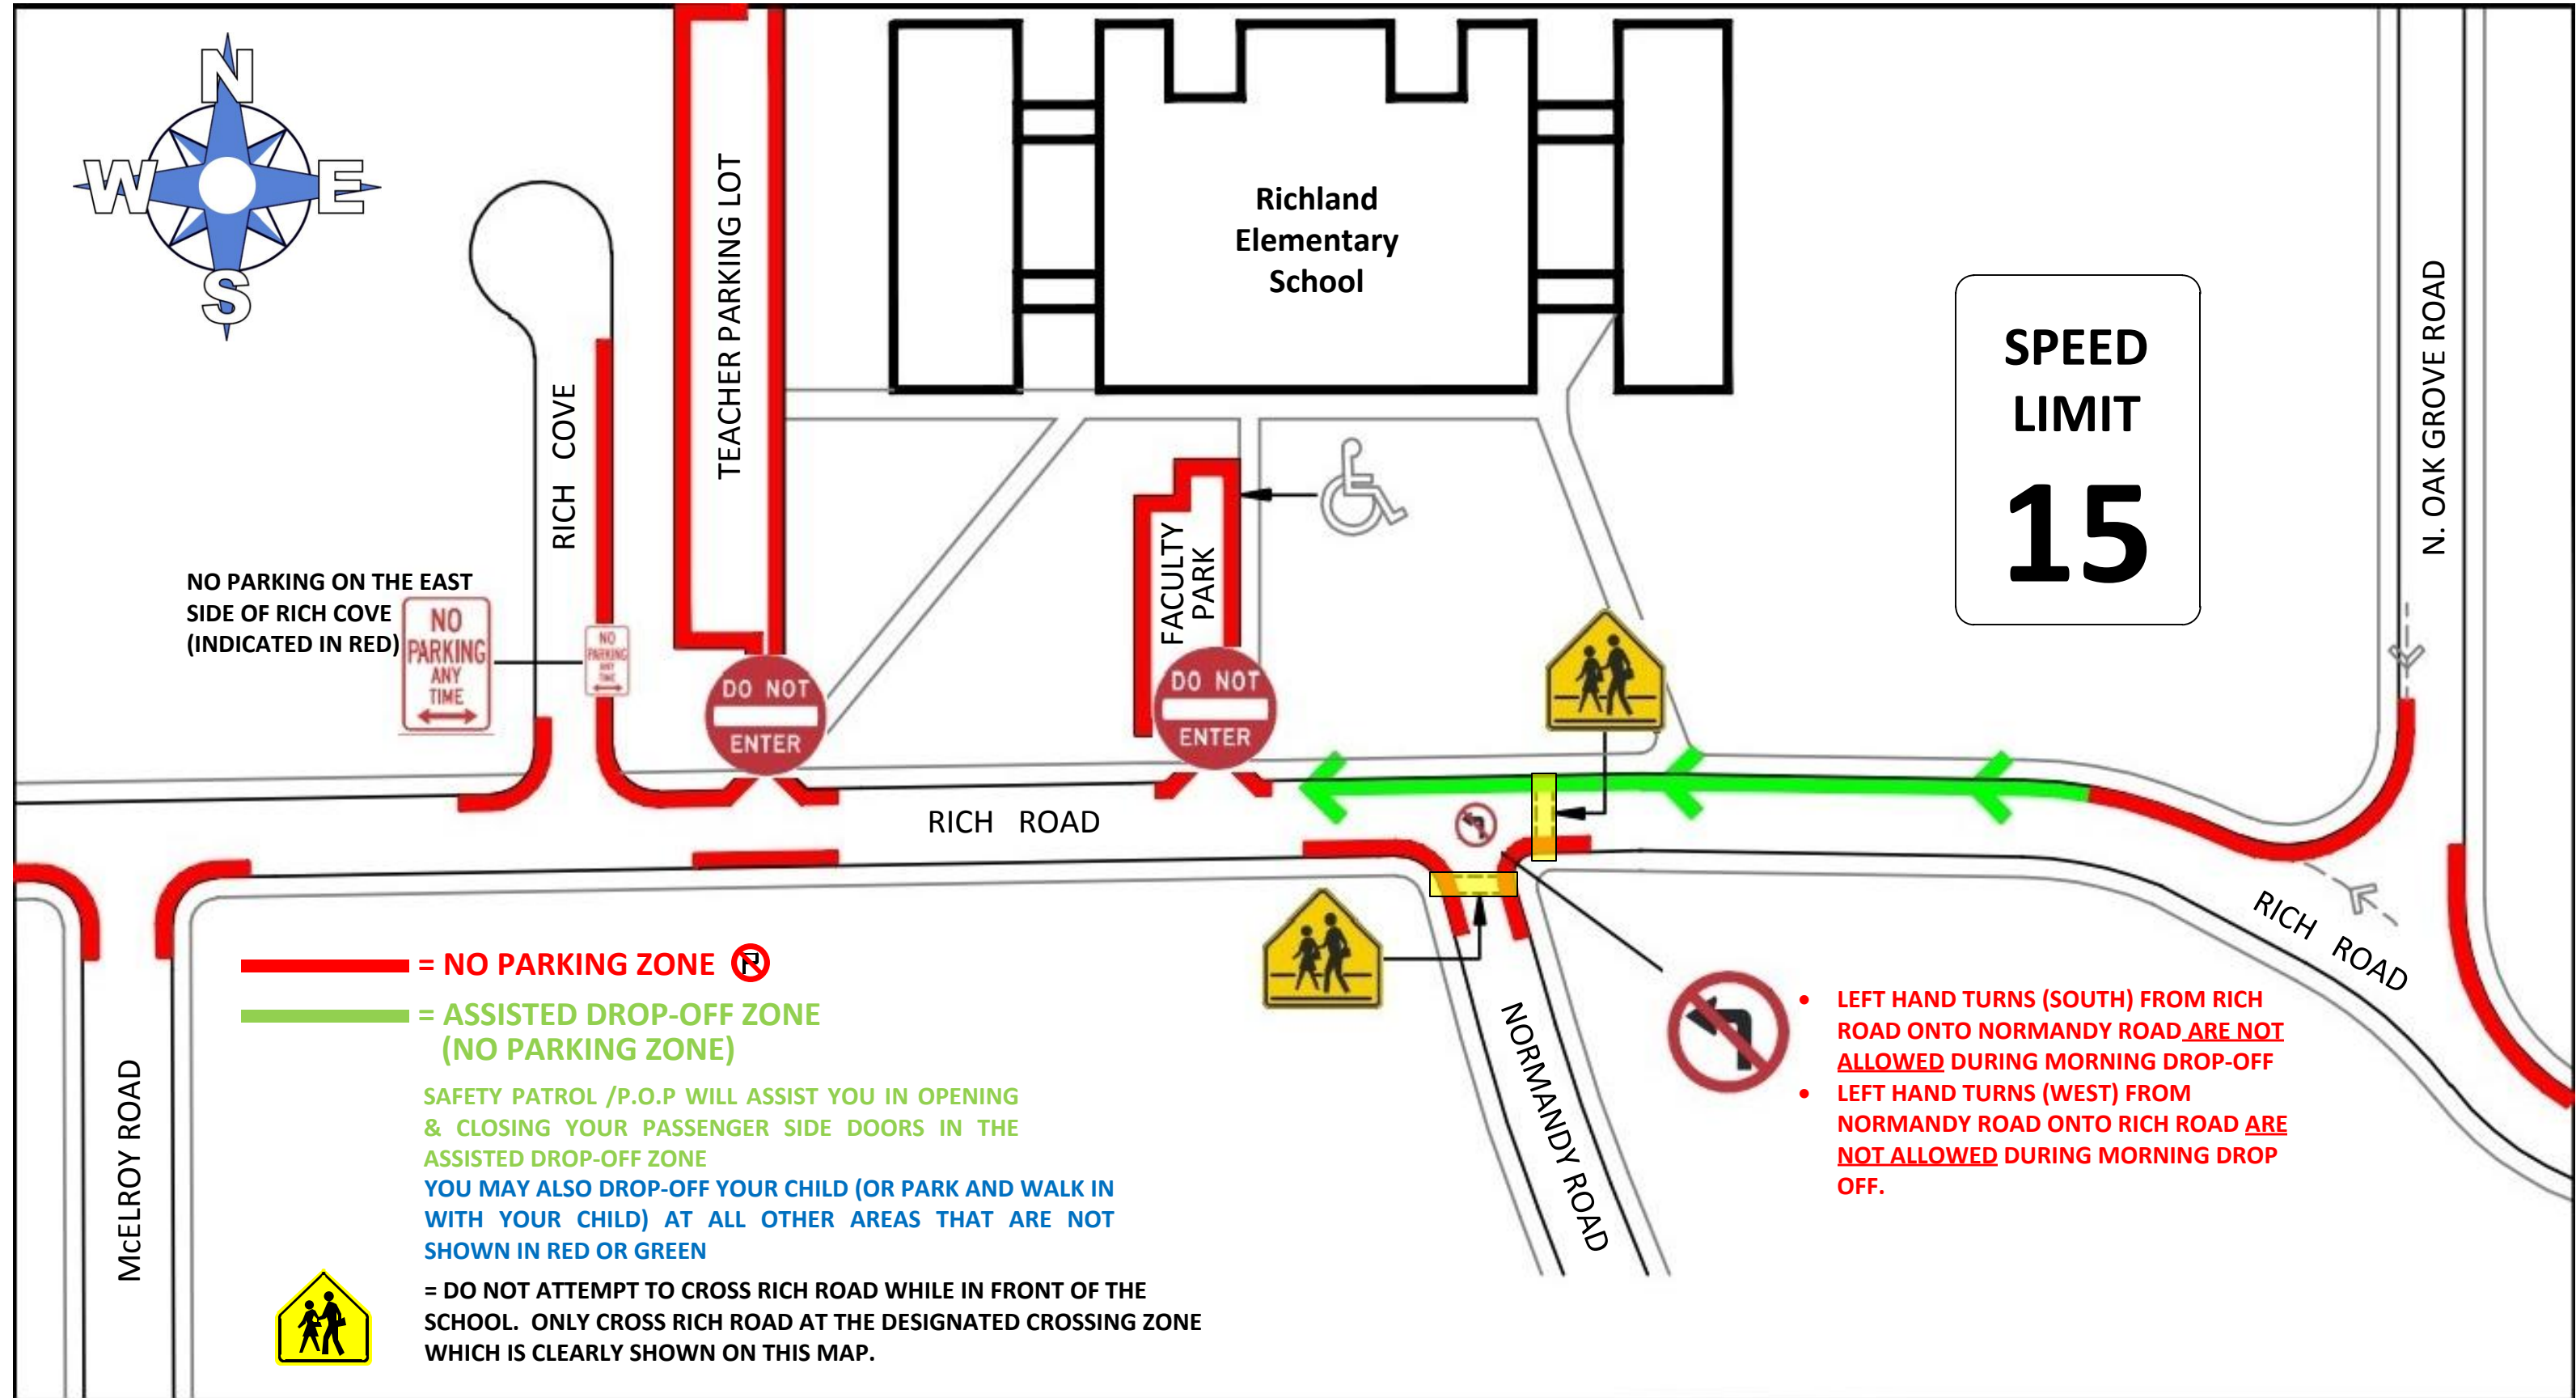

Richland Elementary School's Morning Traffic Map

Richland Elementary School's Afternoon Traffic Map

**SPEED
LIMIT
15**

NO PARKING ON THE EAST
SIDE OF RICH COVE
(INDICATED IN RED)

DASHED LINE:
YOU MAY PARK ALONG THE CURB
AND WAIT FOR YOUR CHILD –
PLEASE DO NOT LEAVE YOUR CAR
UNATTENDED

— = NO PARKING ZONE

YOU MAY PARK ALONG THE CURB IN ALL OTHER AREAS AND WAIT FOR YOUR
CHILD – OR YOU MAY LEAVE YOUR PARKED CAR TO MEET YOUR CHILD.

= DO NOT ATTEMPT TO CROSS RICH ROAD WHILE IN FRONT OF THE
SCHOOL. ONLY CROSS RICH ROAD AT THE DESIGNATED CROSSING ZONE
WHICH IS CLEARLY SHOWN ON THIS MAP.

MCELROY ROAD

RICH ROAD

NORMANDY ROAD

RICH ROAD

N. OAK GROVE ROAD