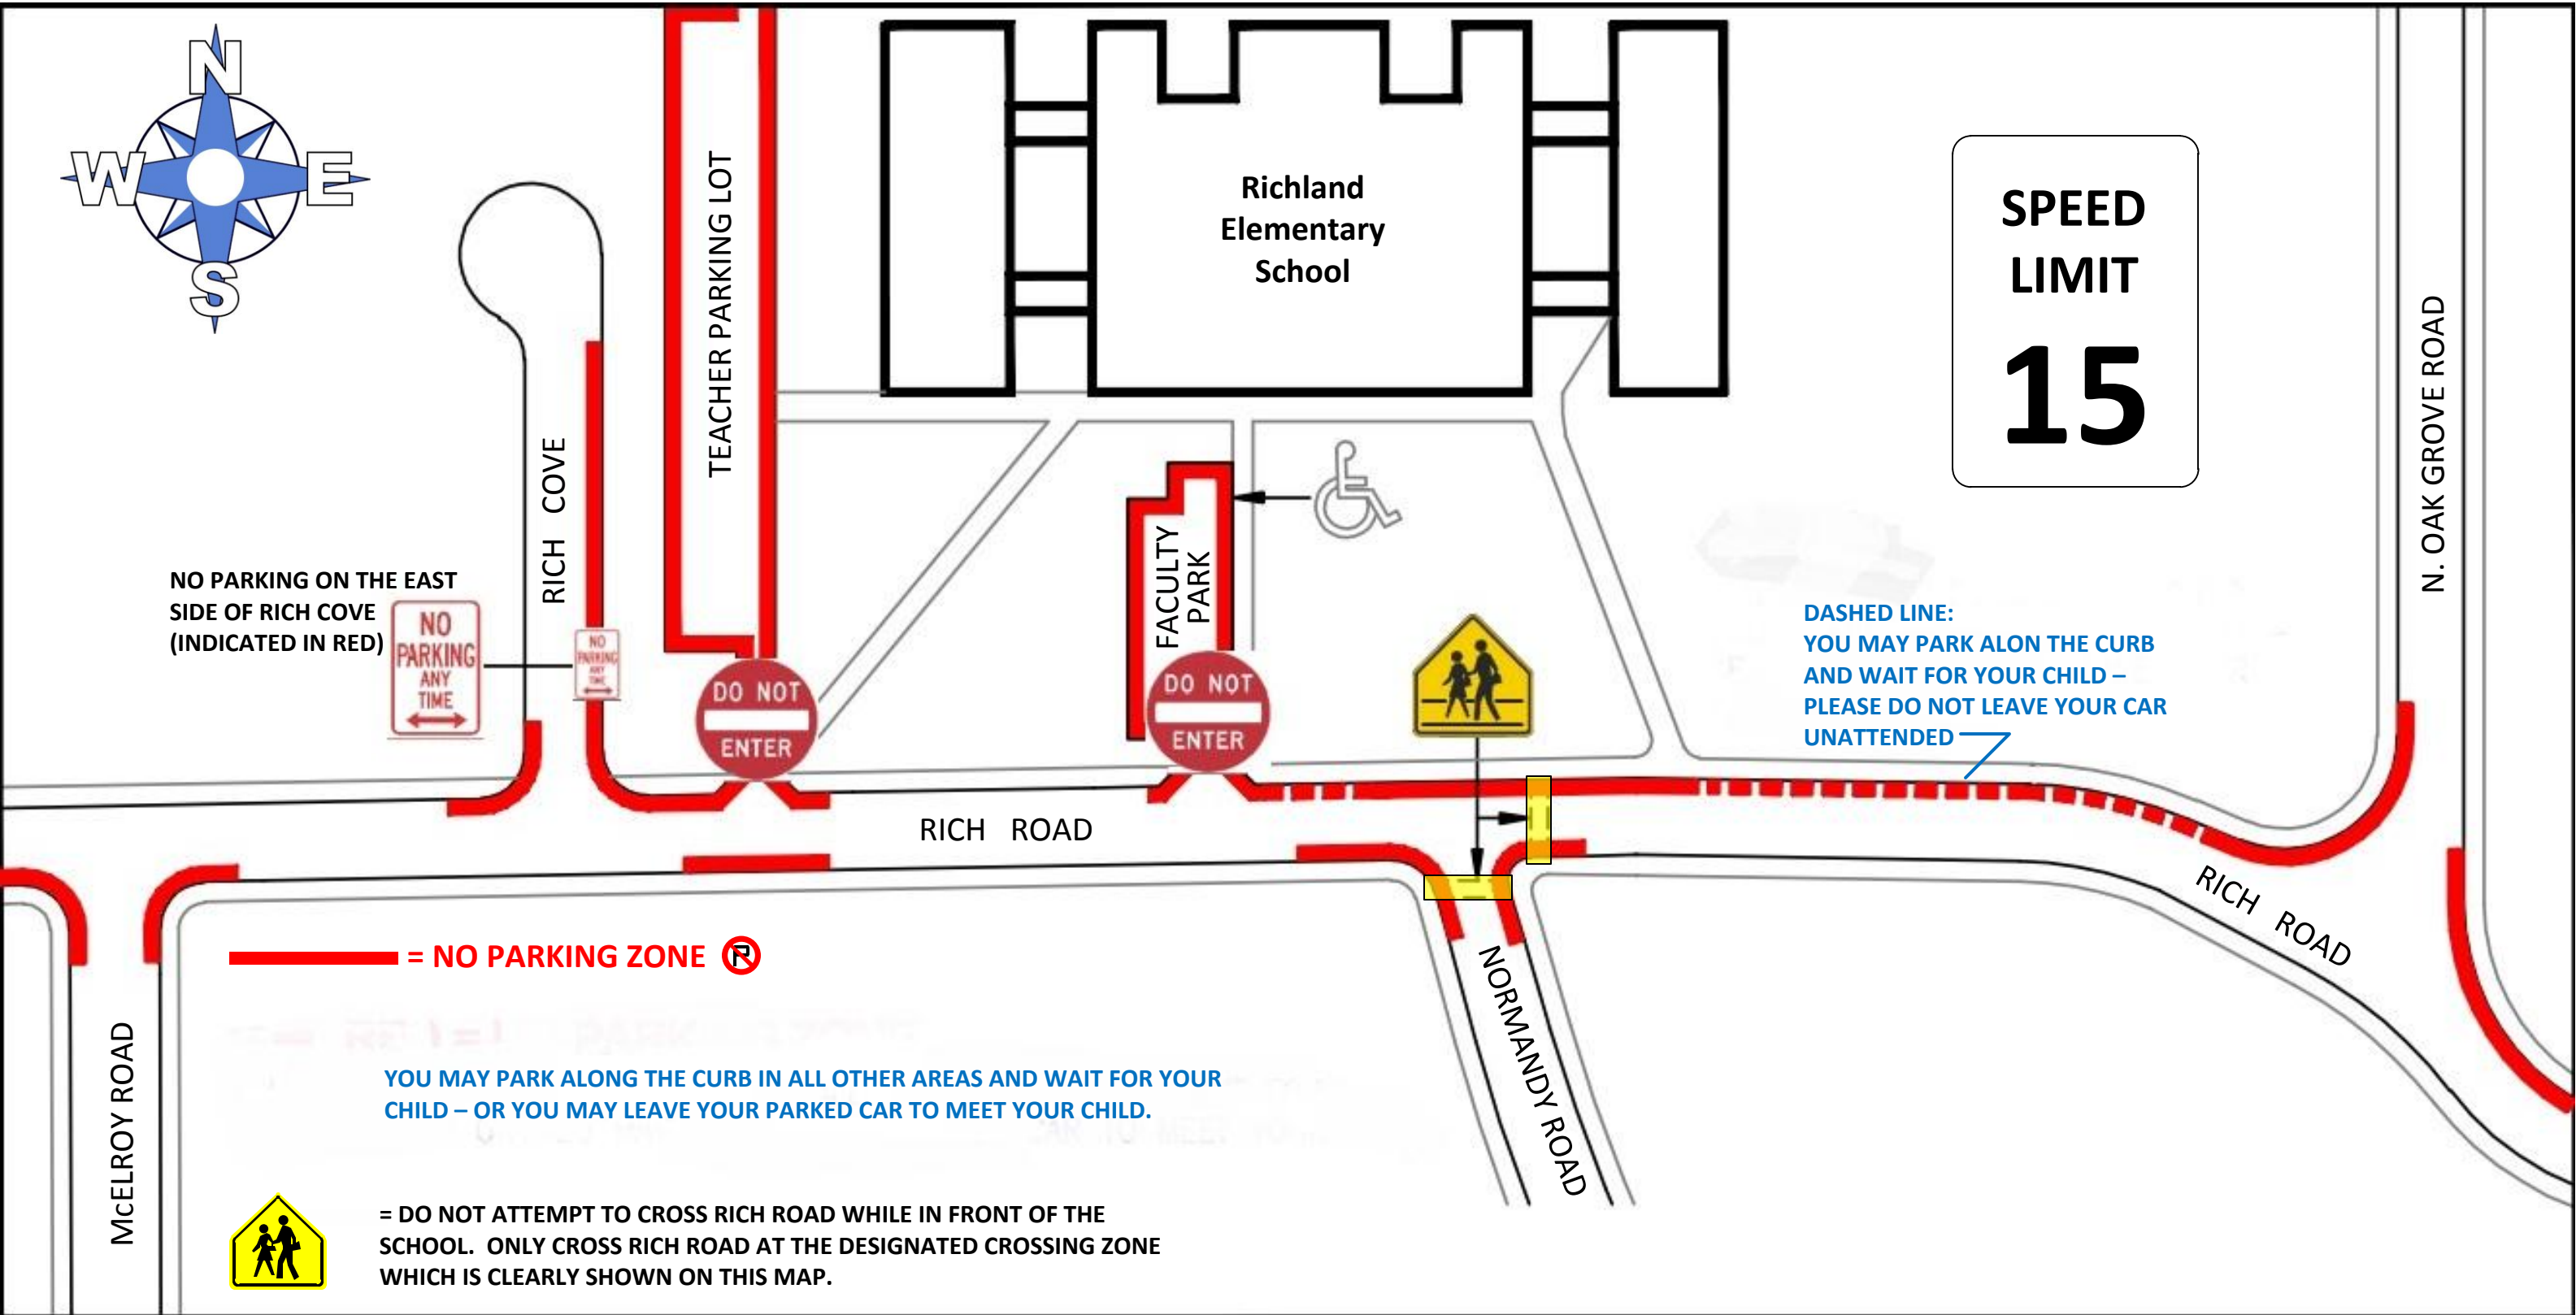

Richland Elementary School's Morning Traffic Map

Richland Elementary School's Afternoon Traffic Map

**SPEED
LIMIT
15**

NO PARKING ON THE EAST
SIDE OF RICH COVE
(INDICATED IN RED)

DASHED LINE:
YOU MAY PARK ALONG THE CURB
AND WAIT FOR YOUR CHILD –
PLEASE DO NOT LEAVE YOUR CAR
UNATTENDED

— = NO PARKING ZONE

YOU MAY PARK ALONG THE CURB IN ALL OTHER AREAS AND WAIT FOR YOUR
CHILD – OR YOU MAY LEAVE YOUR PARKED CAR TO MEET YOUR CHILD.

= DO NOT ATTEMPT TO CROSS RICH ROAD WHILE IN FRONT OF THE
SCHOOL. ONLY CROSS RICH ROAD AT THE DESIGNATED CROSSING ZONE
WHICH IS CLEARLY SHOWN ON THIS MAP.

MCELROY ROAD

RICH ROAD

NORMANDY ROAD

RICH ROAD

N. OAK GROVE ROAD