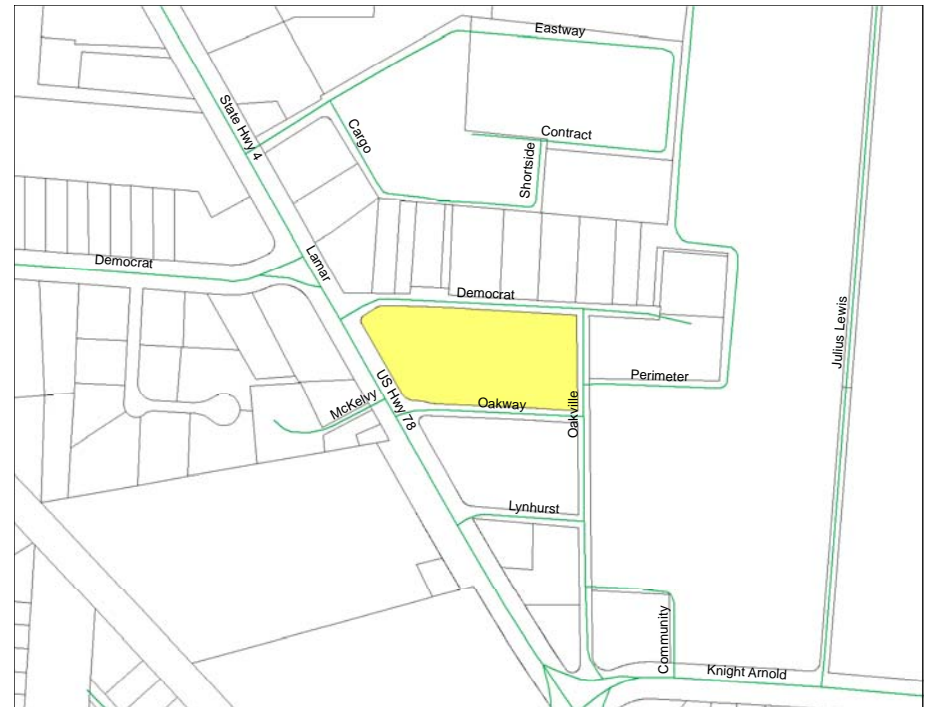

# Vacant Former Oakville School

3594 Lamar  
Memphis, TN 38118

Parcel ID: 073016 00001  
Land: 5 Acres