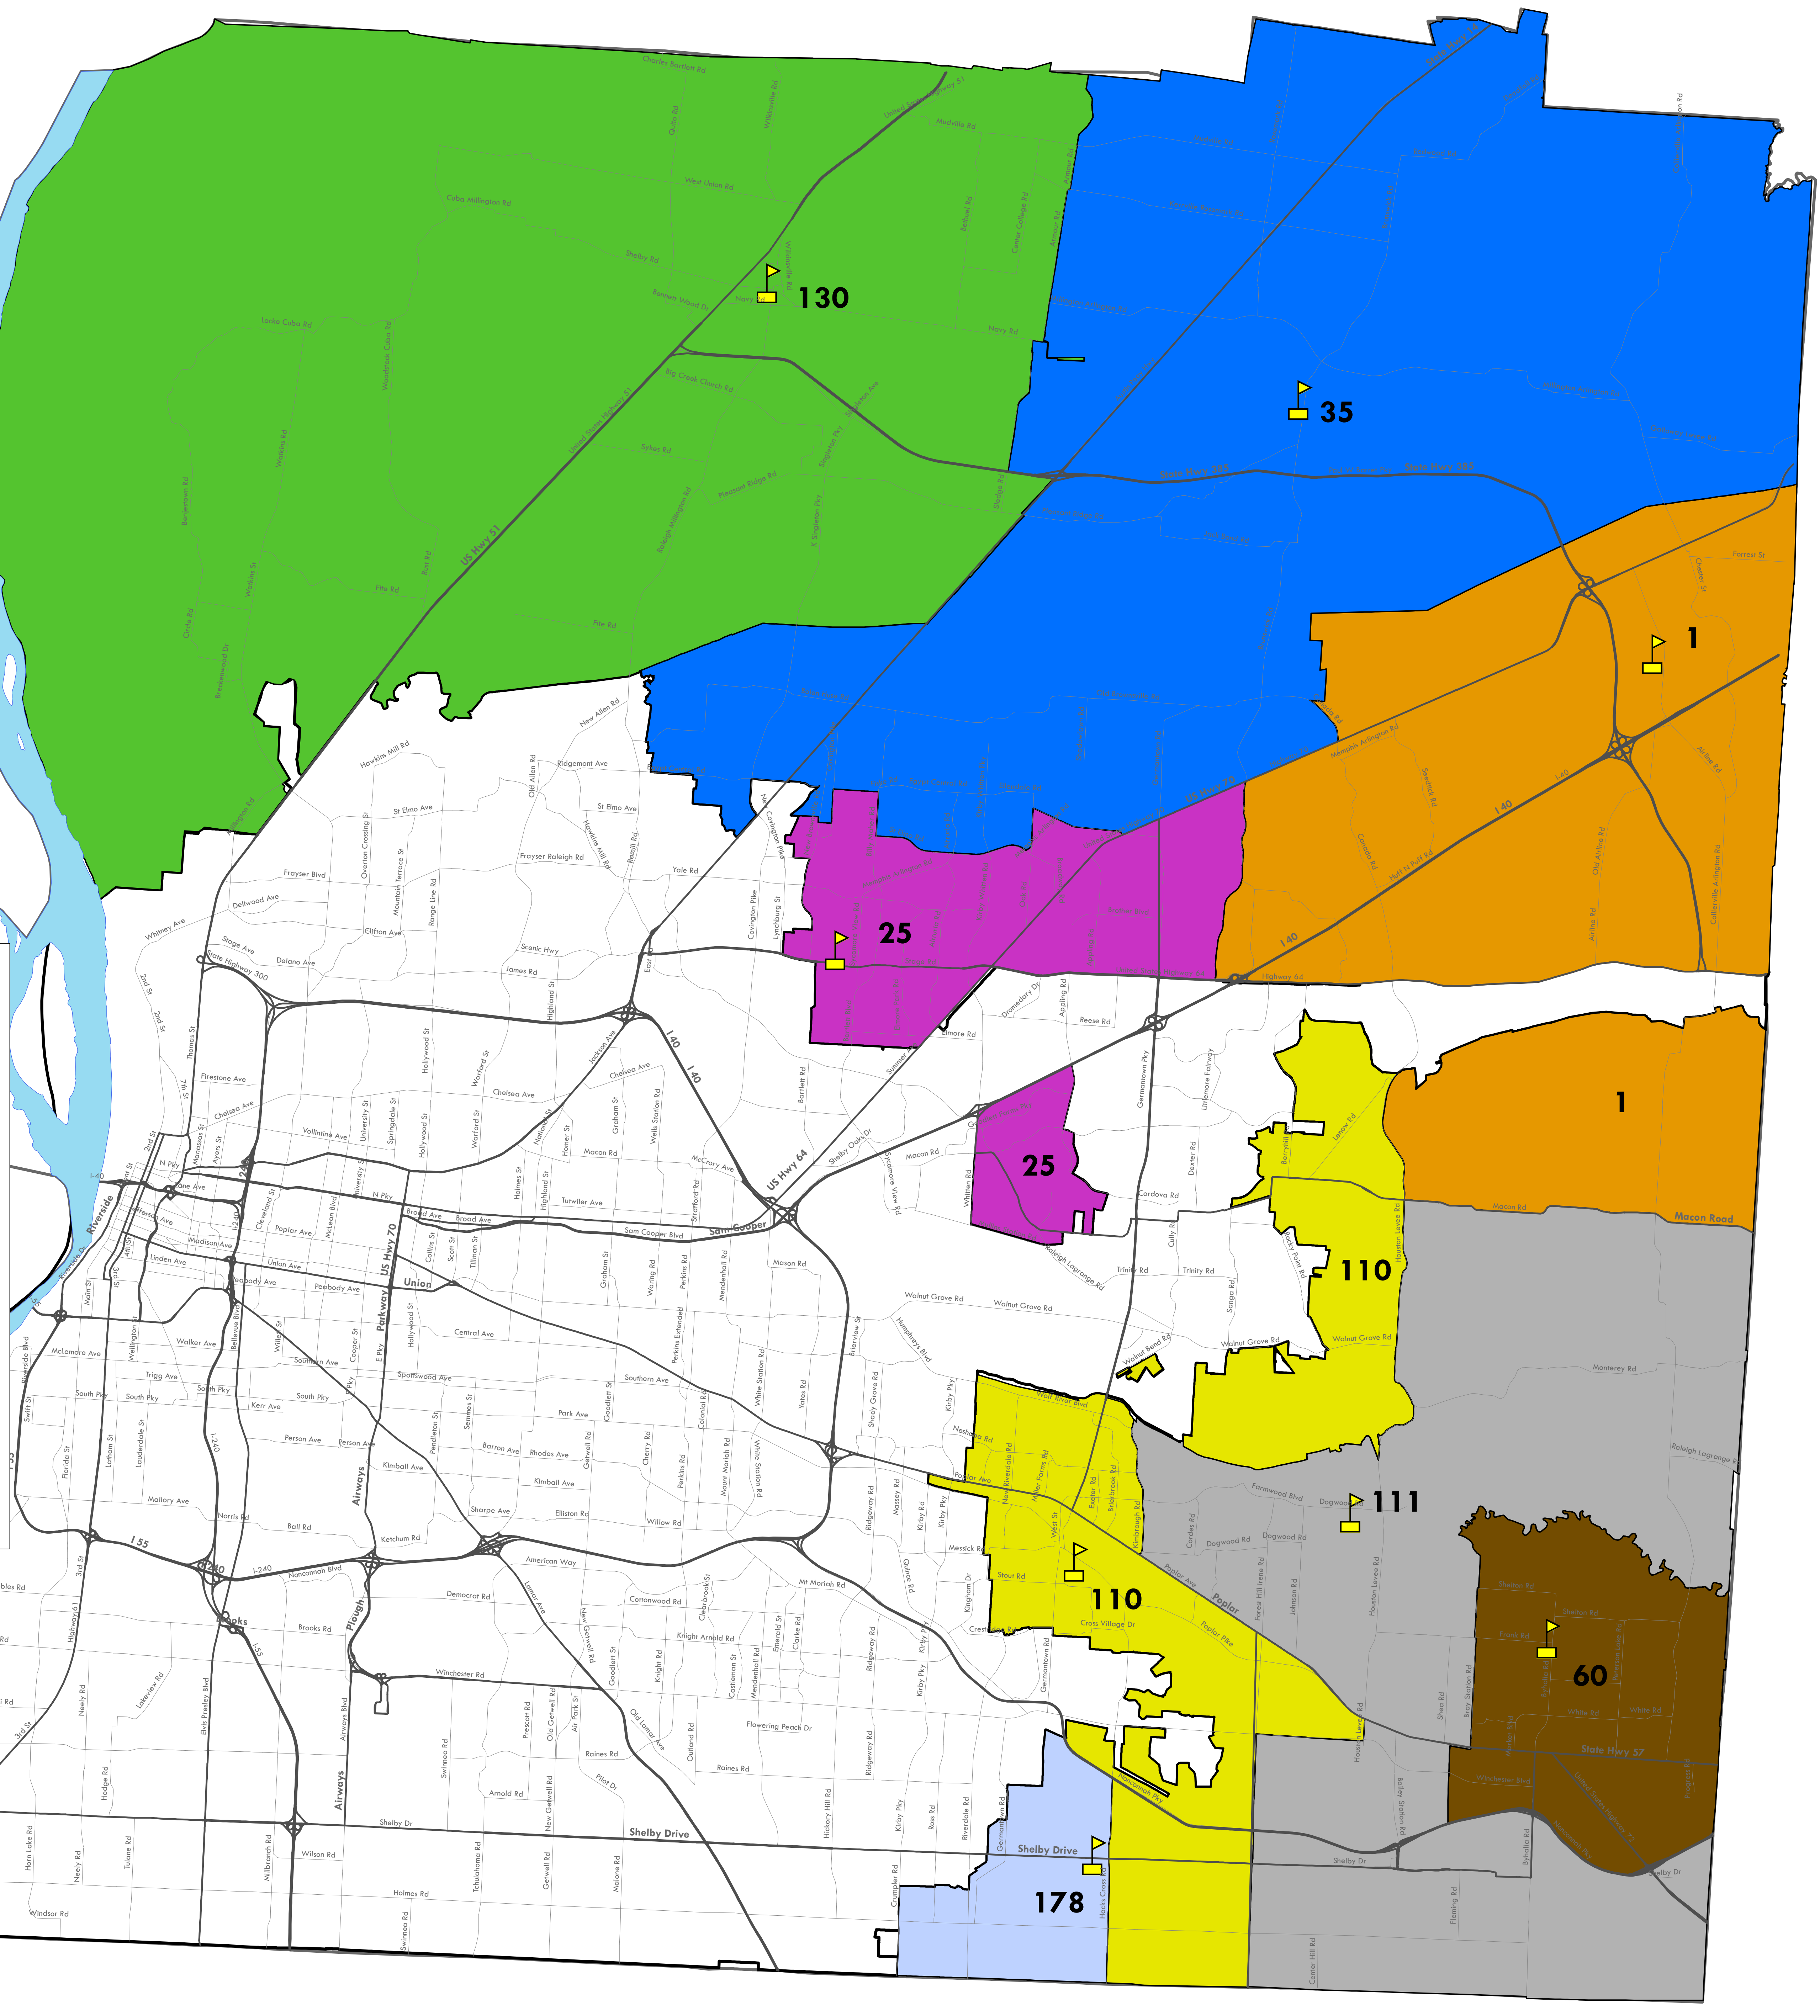

Shelby County High School Attendance Zones (2011-2012)

This a Thematic Map. For exact location, please call (901) 321-2558 or visit our website at www.scsk12.org.

Legend

- 1 - Arlington
- 25 - Bartlett
- 35 - Bolton
- 60 - Collierville
- 110 - Germantown
- 111 - Houston
- 130 - Millington
- 178 - Southwind

Attendance zones are approved by the Shelby County Board of Education and are subject to change.
Date Created: 05/10/2011