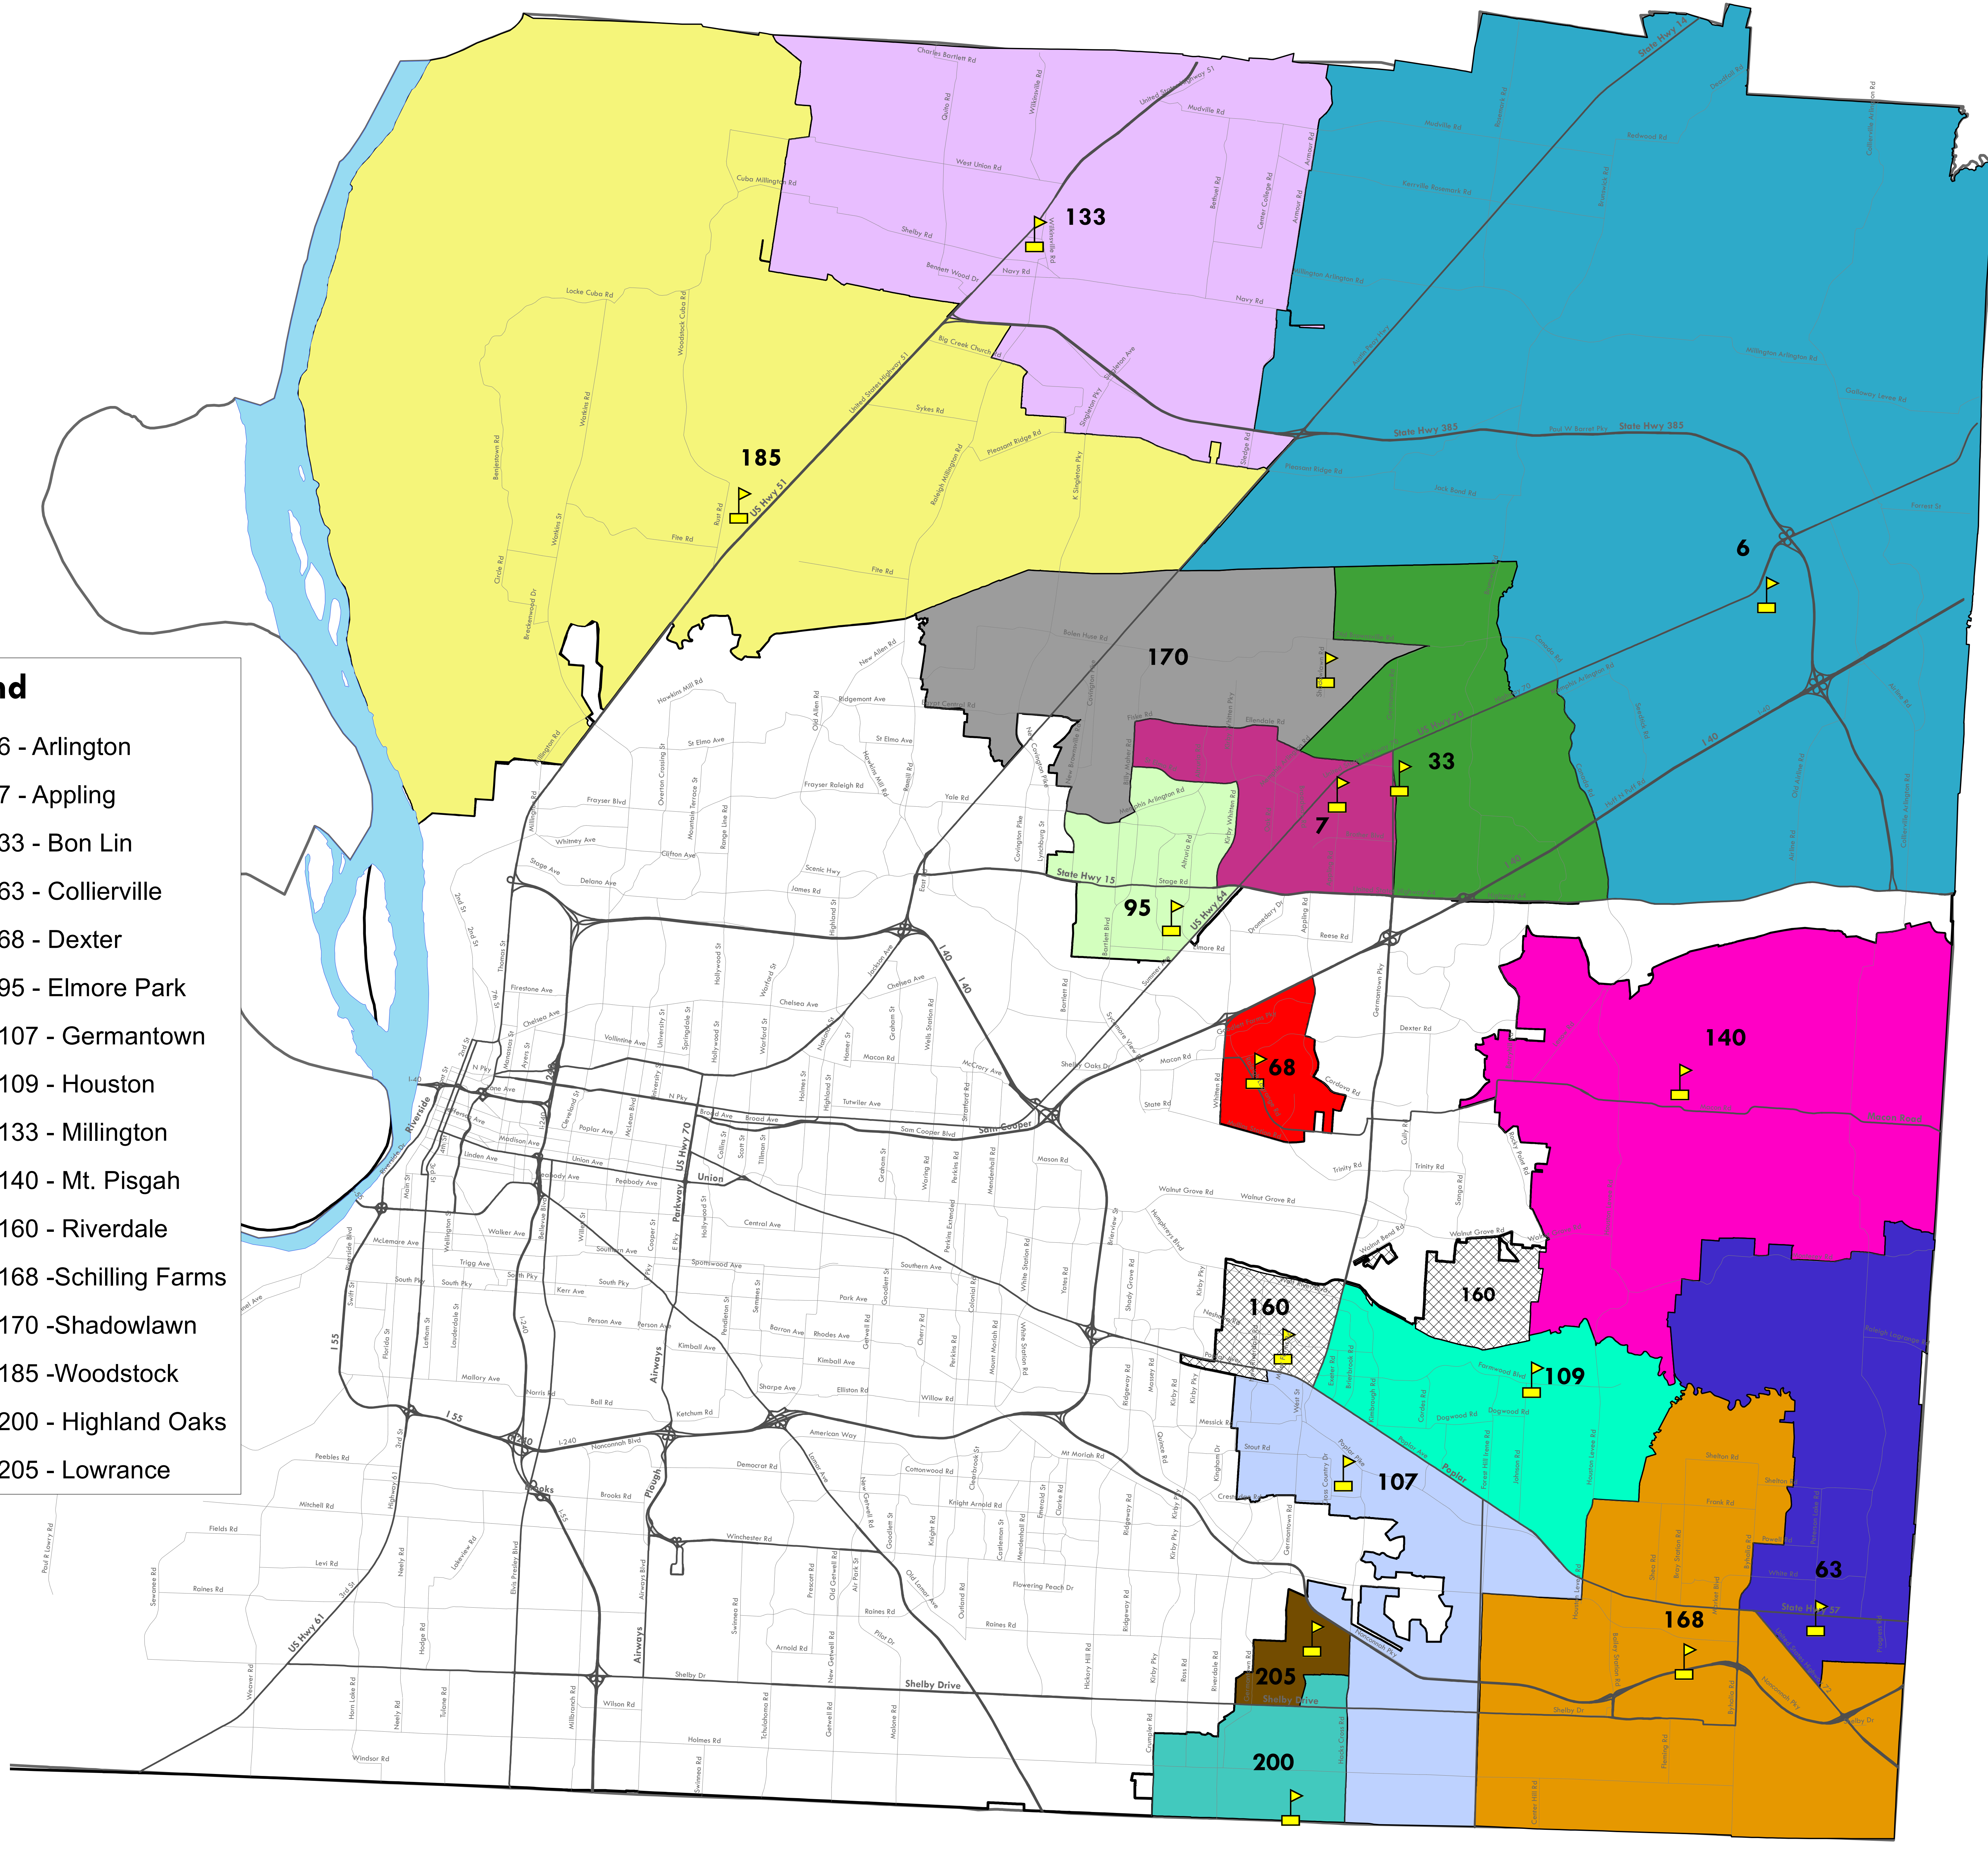

# Shelby County Middle School Attendance Zones (2011-2012)

This is a Thematic Map. For exact location, please call (901) 321-2558 or visit our website at [www.scsk12.org](http://www.scsk12.org).

- Legend**
- 6 - Arlington
  - 7 - Appling
  - 33 - Bon Lin
  - 63 - Collierville
  - 68 - Dexter
  - 95 - Elmore Park
  - 107 - Germantown
  - 109 - Houston
  - 133 - Millington
  - 140 - Mt. Pisgah
  - 160 - Riverdale
  - 168 -Schilling Farms
  - 170 -Shadowlawn
  - 185 -Woodstock
  - 200 - Highland Oaks
  - 205 - Lowrance

Attendance zones are approved by the Shelby County Board of Education and are subject to change.  
Date Created: 05/10/2011