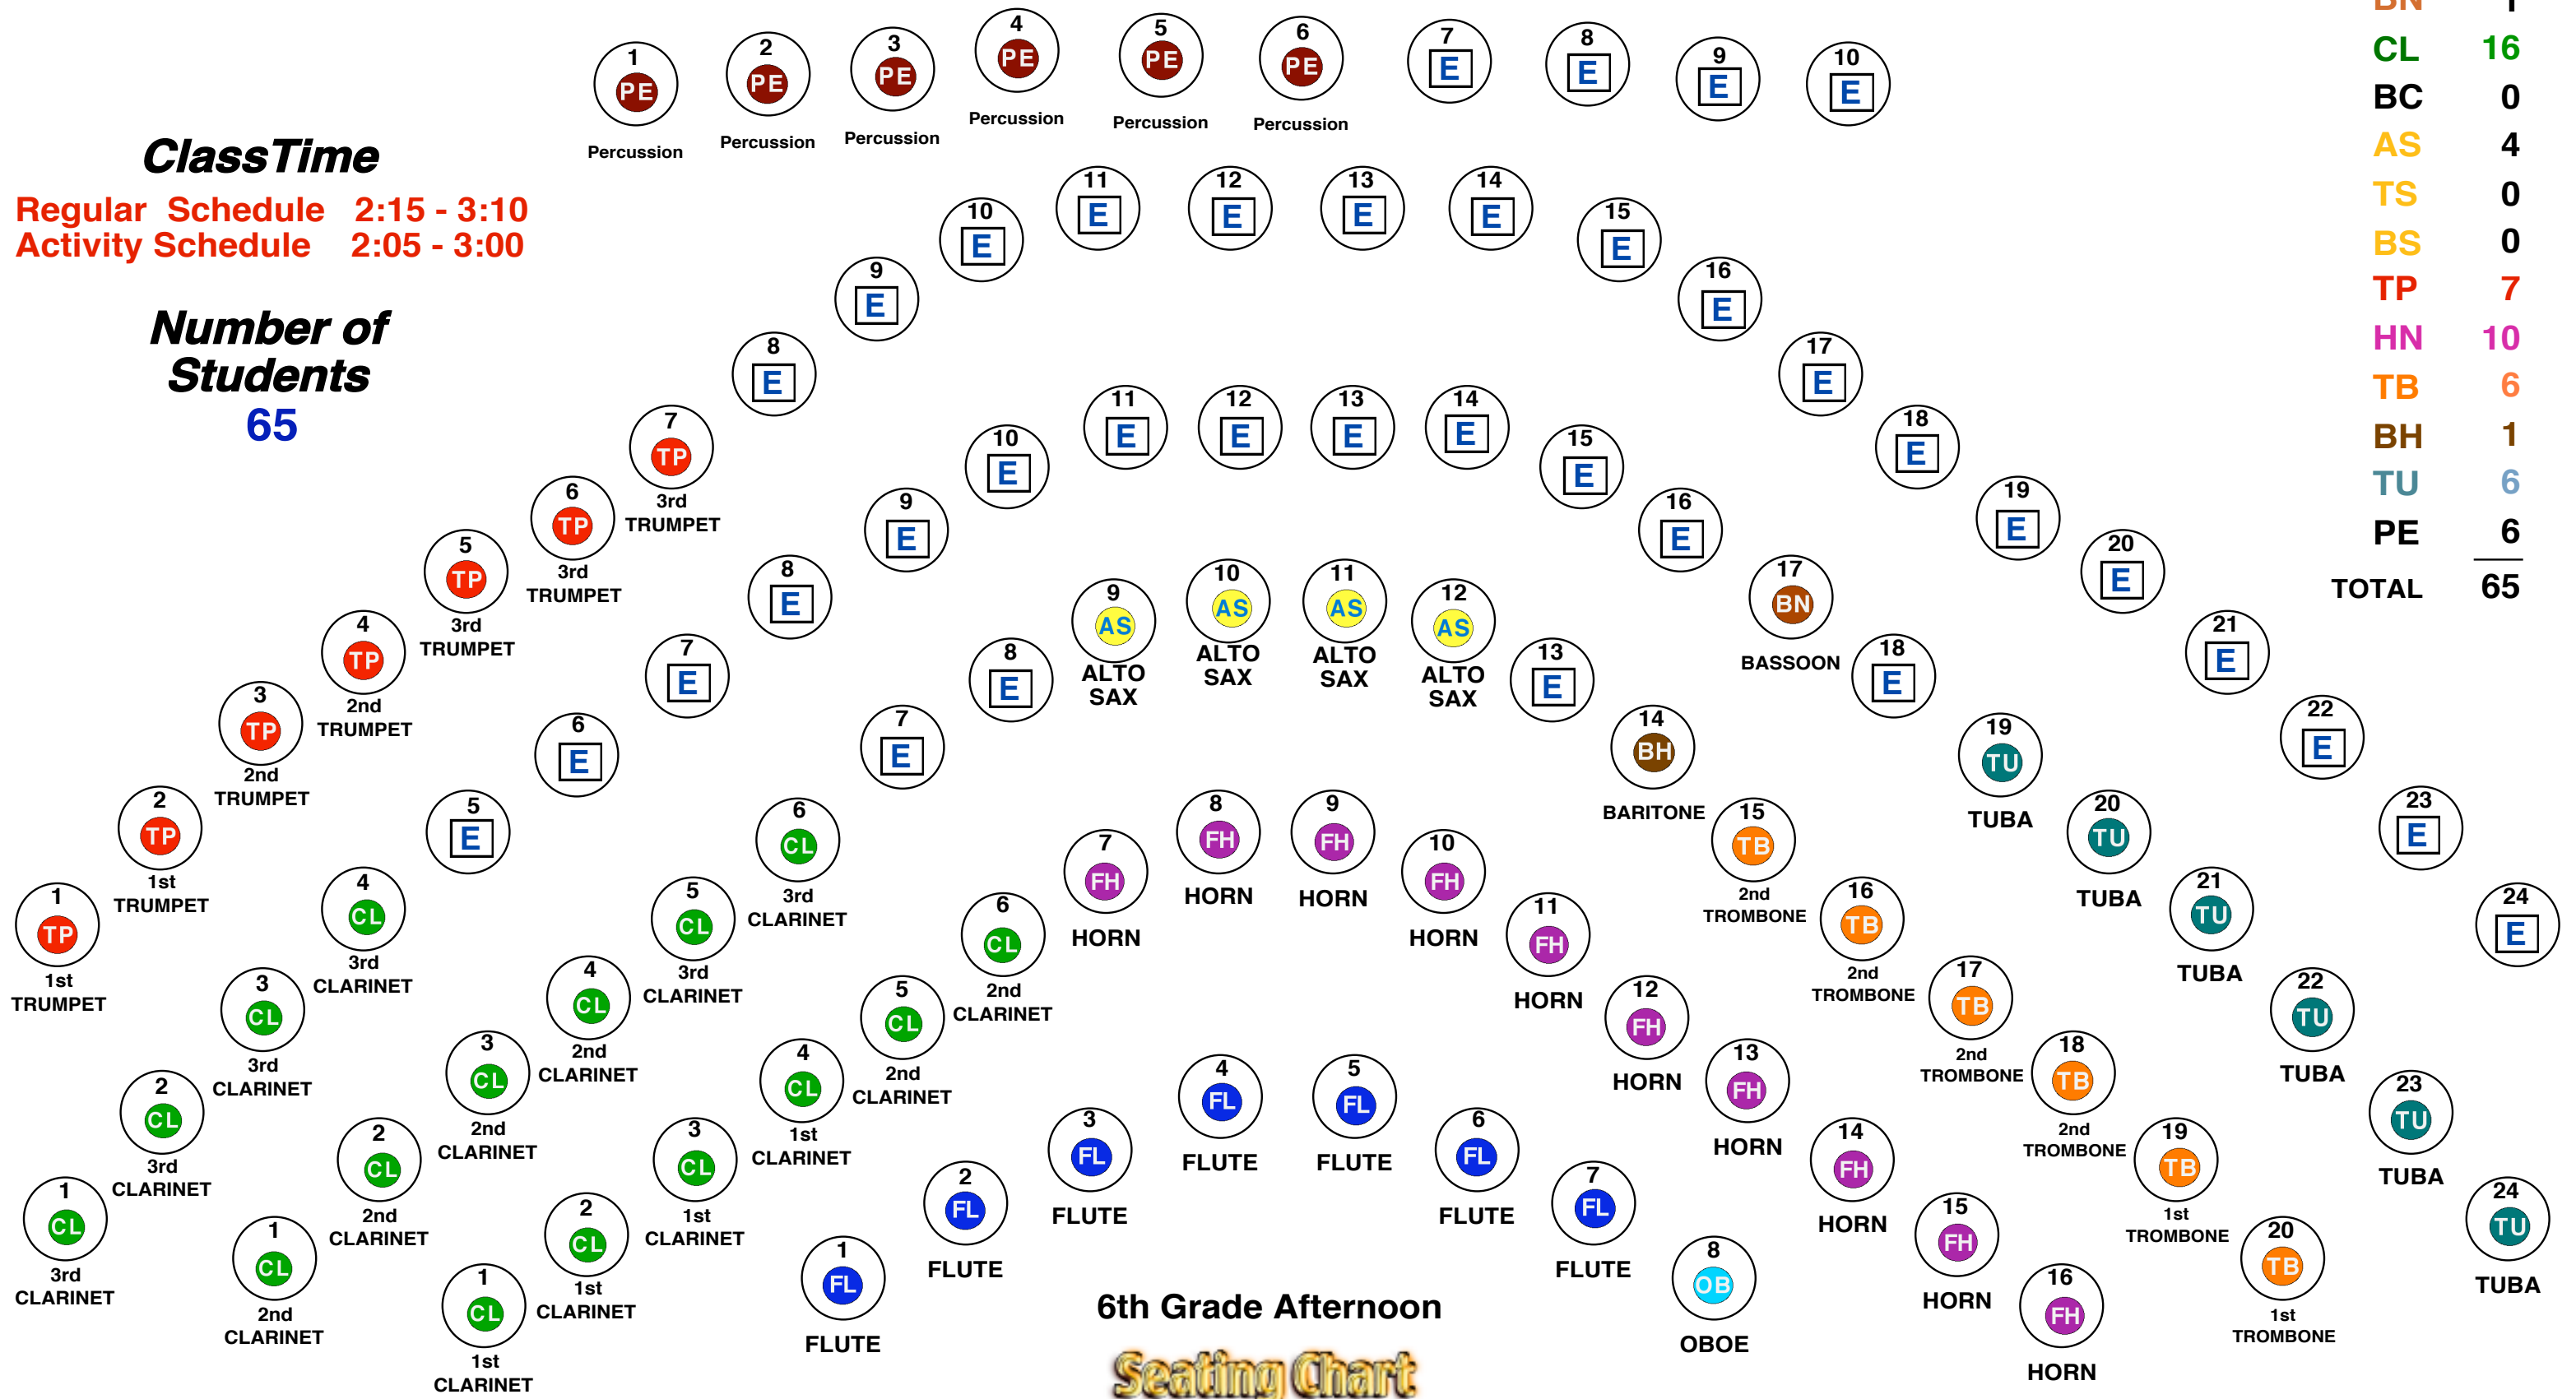

2007 - 2008 AMS BAND 6th Grade Band

ClassTime

Regular Schedule 2:15 - 3:10
Activity Schedule 2:05 - 3:00

Number of Students

65

6th Grade Afternoon

Seating Chart

FL	7
OB	1
BN	1
CL	16
BC	0
AS	4
TS	0
BS	0
TP	7
HN	10
TB	6
BH	1
TU	6
PE	6
TOTAL	65