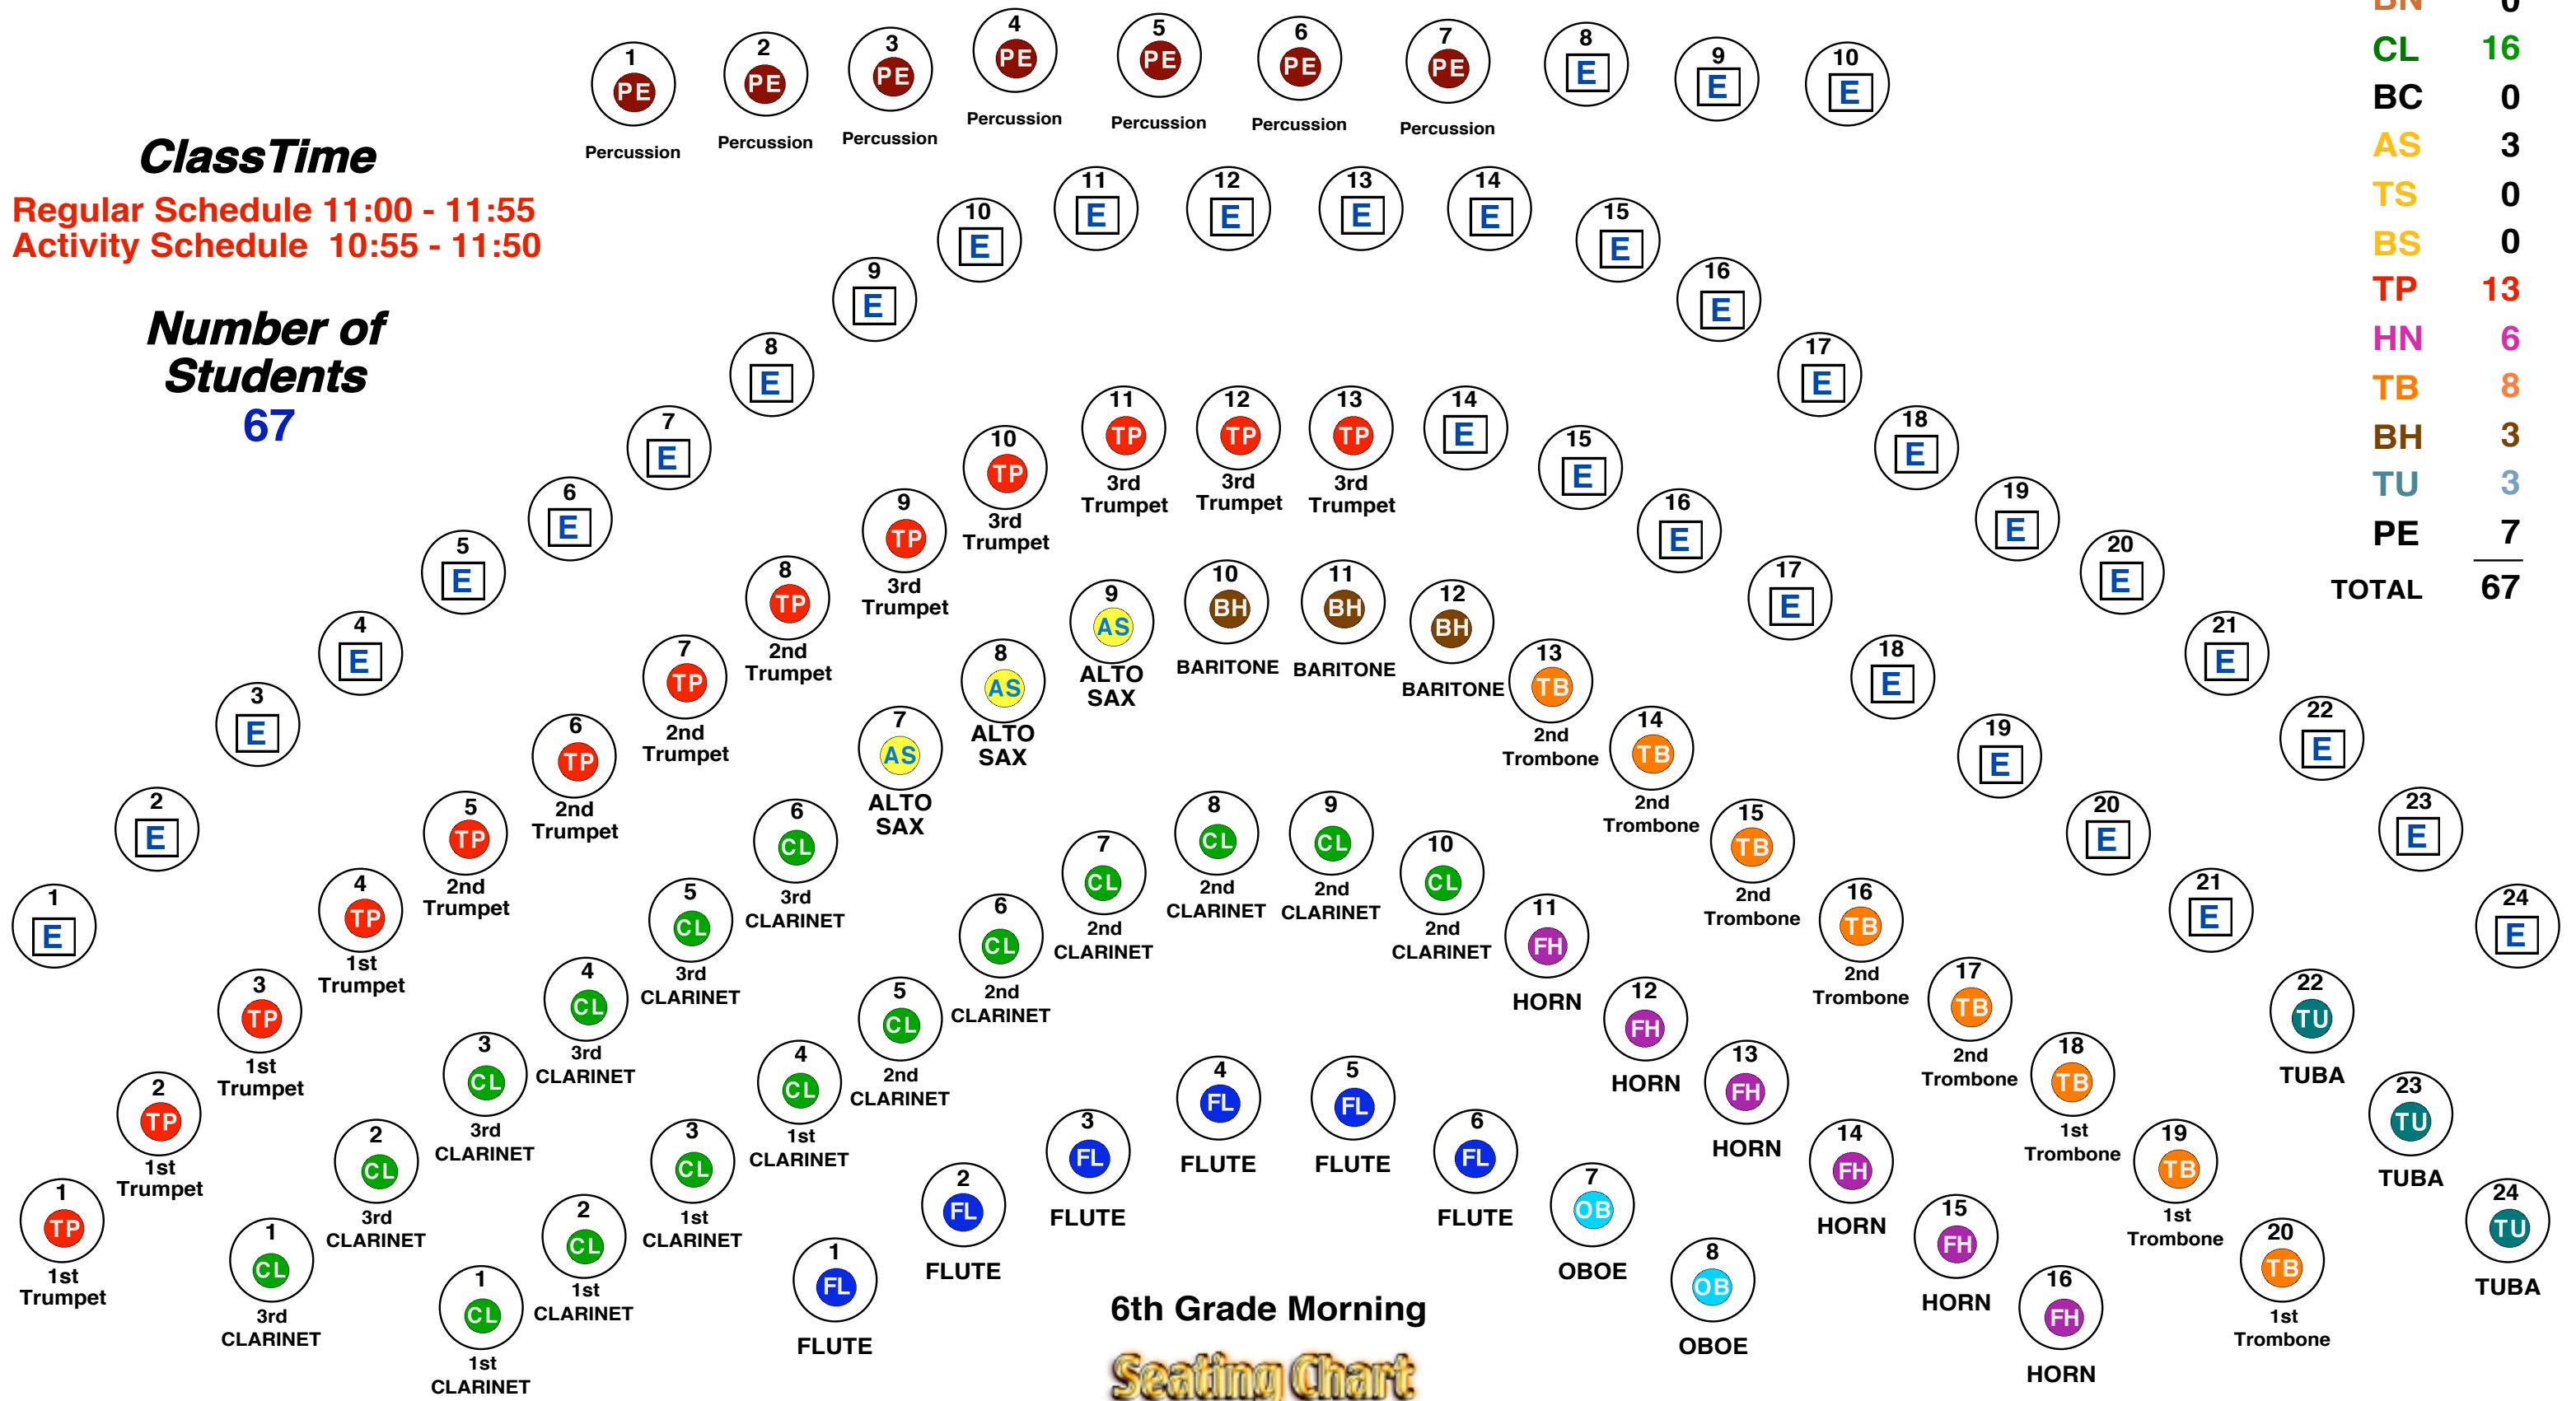

2007-2008 AMS BAND 6th Grade Band

ClassTime

Regular Schedule 11:00 - 11:55
Activity Schedule 10:55 - 11:50

Number of Students

67

FL	6
OB	2
BN	0
CL	16
BC	0
AS	3
TS	0
BS	0
TP	13
HN	6
TB	8
BH	3
TU	3
PE	7
TOTAL	67

6th Grade Morning Seating Chart